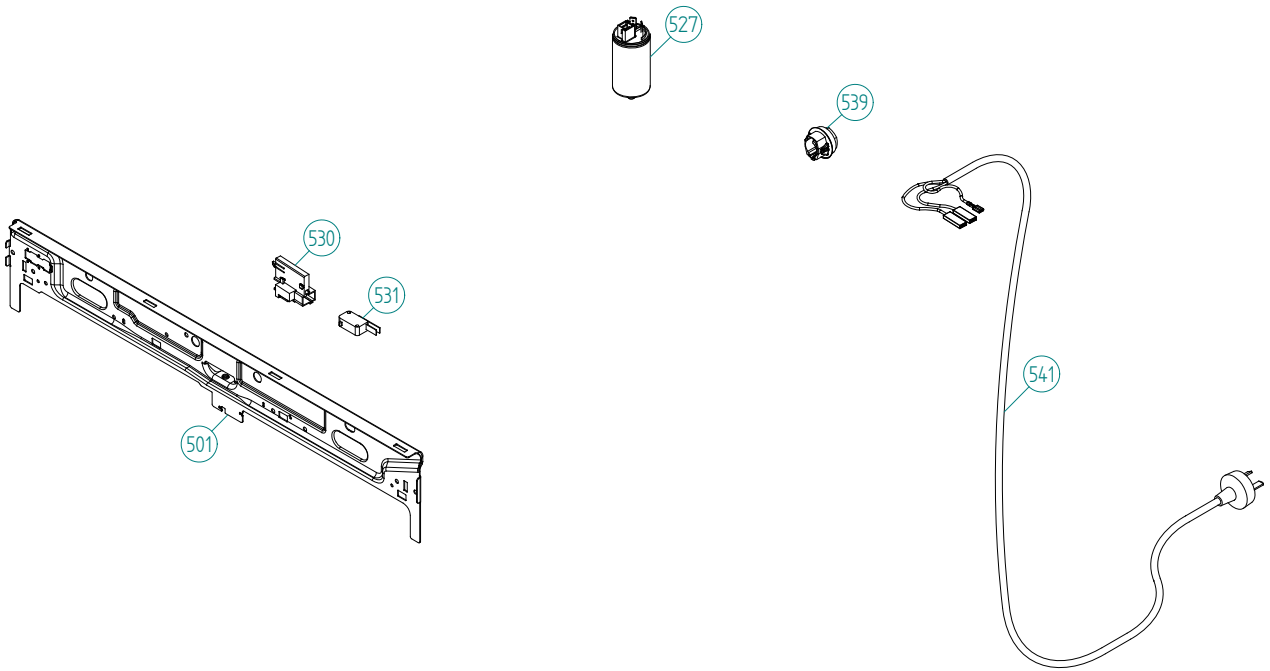

Cylinder and related parts

ASKO, T743 US - white (TD60.1)

Pos	Spare part No.	Description	Qty	Comment
301	8801322	Front Frame Compl TD60	1 Pc's	
304	8061932-49	Lamp housing lid grey TD21	1 Pc's	
306	8061887	Lamp Chimney	1 Pc's	
309	8052622	Drum Roller Frt TD	2 Pc's	
309-a	8901337	Washer	2 Pc's	
309-b	8901193	Locking Nut	2 Pc's	
309-c	8901028	Screw	2 Pc's	
310	8083344	THERMISTOR TD	1 Pc's	
311	8052589-49	PADDLE TD	2 Pc's	
311-a	8902099	Screw	5 Pc's	
313	8088503	DRIVEBELT 7PH 1970 5D	1 Pc's	
313	8801490	Tension Arm w/Belt & Spring	1 Pc's	
314	8052632	Bushing Rear Drum 03/05 TD	1 Pc's	
314-a	8901130	SCREW A4-MVBF M8X40 7,9-8,0 HG	1 Pc's	
315	8076335	REAR PANEL INNER TD25	1 Pc's	
317	8083190	FELTSEALING REAR W. FOAM	1 Pc's	
318	8079493	CYLINDER COMPL. TD	1 Pc's	
320	8004439	Bearing Dryer Rear Panel All	1 Pc's	
321	8076227	HEATING ELEMENT 3000W TD25	1 Pc's	
321-a	8900369	Screw T25	2 Pc's	
321-b	8901415	LOCK WASHER AZ 5.3 GALV	2 Pc's	
323	8079200	THERMOSTAT 135C TD	1 Pc's	
326	8079737	THERMOSTAT 150C UL	1 Pc's	

Control Panel

ASKO, T743 US - white (TD60.1)

Pos	Spare part No.	Description	Qty	Comment
401	8089150-0-UL	PANEL ASKO T743 US	1 Pc's	
402	8079749	Rubber Seal-Cntrl Panel to Brd	1 Pc's	
411	8083800-0	PUSHBUT. START/STOP PRINTED TD	1 Pc's	
413	8081710-0	PUSHBU. MAINSWITCH WMD60.2 UL4	1 Pc's	
430	8090325	CONTROL UNIT TD60.1 A (BASIC)	1 Pc's	
432	8083233-0	PUSHBUTTON OPTION 1 WMD60.1	2 Pc's	
434	8083237	LENS START STOP WMD60.1	1 Pc's	
435	8083241	LENS OPTION WMD60.1	2 Pc's	
442	8801433-0	KNOB COMPL. WMD60.1 WHITE	1 Pc's	
444	8083482	LENS JOGDIAL WMD60.1	1 Pc's	
490	8090248	INSTRUCT. T743 ENGLISH US/CA	1 Pc's	
490	8090249	INSTRUCT. T743 FRENCH US/CA	1 Pc's	