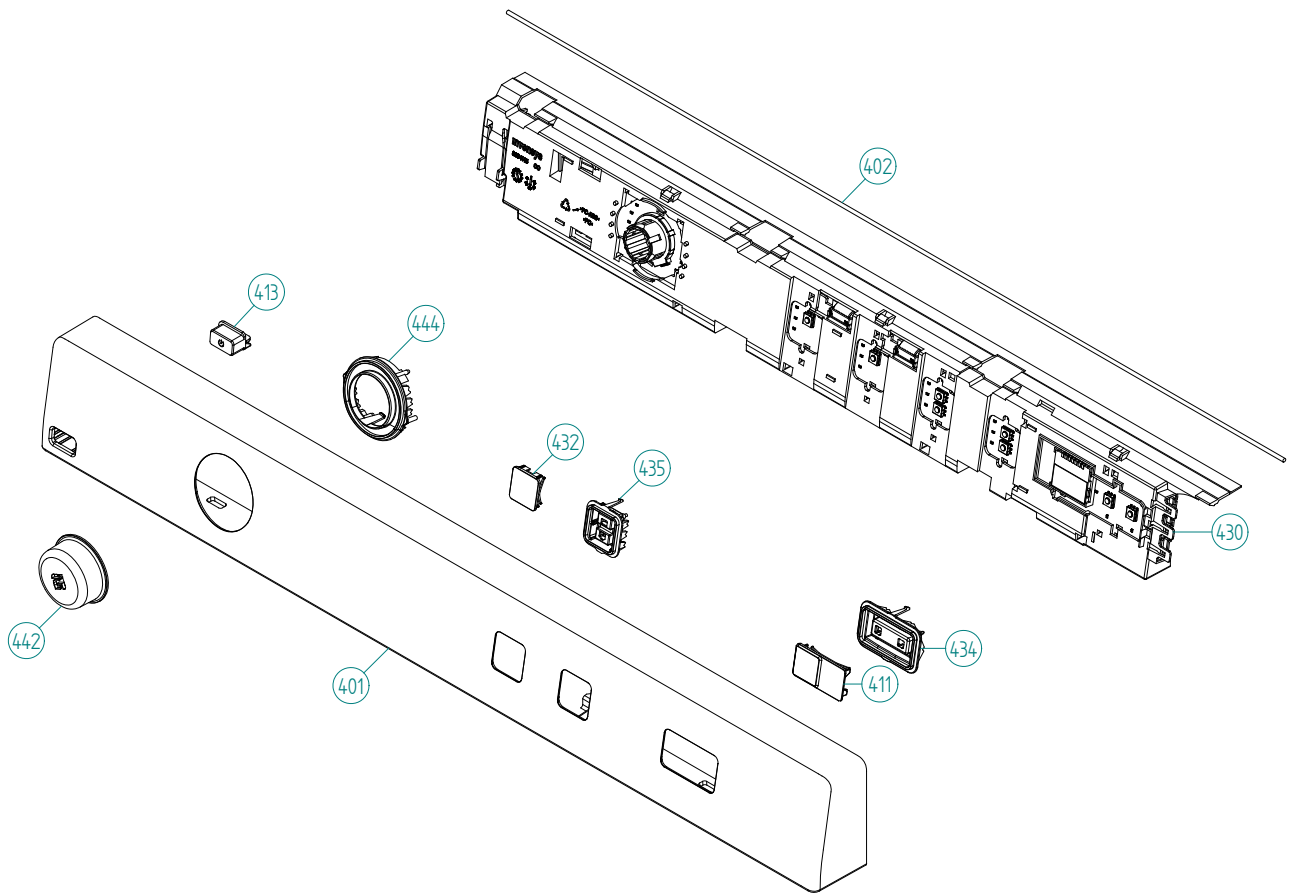

Lower session

ASKO, T743 US - white (TD60.1)

Pos	Spare part No.	Description	Qty	Comment
206	8061895	MOTOR COMPL. 60HZ TD20	1 Pc's	
206-a	8901969	SCREW MRT-TT 5x12 FZB T20	4 Pc's	
206-b	8080119	Capacitor 8UF 450V-Dryer Motor	1 Pc's	
208	8065797	Fan Impeller 120MM	1 Pc's	
210	8052638	T-Tube w/o Recirc holes	1 Pc's	
211	8052639	Exhaust Canal Bend	1 Pc's	
220	8801490	Tension Wheel w/Belt & Spring	1 Pc's	
235	8077484-49	COVER FOR FAN HOUSING	1 Pc's	

Control Panel

ASKO, T743 US - white (TD60.1)

Pos	Spare part No.	Description	Qty	Comment
401	8089150-0-UL	PANEL ASKO T743 US	1 Pc's	
402	8079749	Rubber Seal-Cntrl Panel to Brd	1 Pc's	
411	8083800-0	PUSHBUT. START/STOP PRINTED TD	1 Pc's	
413	8081710-0	PUSHBU. MAINSWITCH WMD60.2 UL4	1 Pc's	
430	8090325	CONTROL UNIT TD60.1 A (BASIC)	1 Pc's	
432	8083233-0	PUSHBUTTON OPTION 1 WMD60.1	2 Pc's	
434	8083237	LENS START STOP WMD60.1	1 Pc's	
435	8083241	LENS OPTION WMD60.1	2 Pc's	
442	8801433-0	KNOB COMPL. WMD60.1 WHITE	1 Pc's	
444	8083482	LENS JOGDIAL WMD60.1	1 Pc's	
490	8090248	INSTRUCT. T743 ENGLISH US/CA	1 Pc's	
490	8090249	INSTRUCT. T743 FRENCH US/CA	1 Pc's	