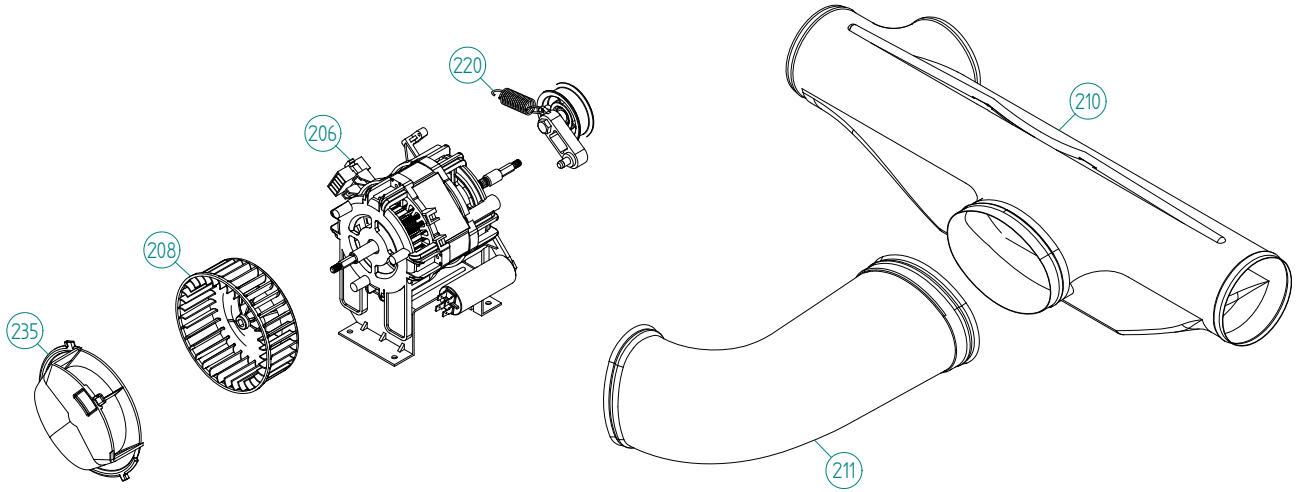

Outer Casing

ASKO, T743 US - white (TD60.1)

Pos	Spare part No.	Description	Qty	Comment
101	8061817-0	Top Cover Wht WMD	1 Pc's	
101-a	8902362	Screw 20 Torx Self Tapping	3 Pc's	
101-b	8901413	Lock Washer laundry tops	2 Pc's	
107	8061763	Clip Front Plate 600700s	2 Pc's	
108	8061916	CABLE HOLDER WMD20	2 Pc's	
112	8084382-0	FRONT PANEL TD60.1	1 Pc's	
112-a	8902362	Screw 20 Torx Self Tapping	2 Pc's	
112-b	8900327	Screw 20 Torx Self Tapping	4 Pc's	
117	8093526-0	LOCK PUSH/PUSH	1 Pc's	
119	8076080-0	PLINTH	1 Pc's	
123	8076075-0	COVER FOR FAN HOUSING	1 Pc's	
127	8052641	Collar Vent Exhaust TD	1 Pc's	
128	8052640-0	LID EXHAUST CANAL WHITE UL4	2 Pc's	
130	8053980	Stacking Bracket All TDs	2 Pc's	
132	8064114	Pair, Holders, TD Feet/Stacking	1 Pc's	
134	8079947	REAR PANEL OUTER PUNCHED TD25	1 Pc's	
134-a	8902362	Screw 20 Torx Self Tapping	10 Pc's	
136	8083561	CABLE HOLDER TD	1 Pc's	
139	8061618	BASE PAN WMD20	1 Pc's	
140	8059334	Leveling Leg Comp WMD 20	4 Pc's	
141	8801175-0	Panels left side T700 T760	1 Pc's	
142	8801176-0	Panel R Side w/Hole T700	1 Pc's	

Lower session

ASKO, T743 US - white (TD60.1)

Pos	Spare part No.	Description	Qty	Comment
206	8061895	MOTOR COMPL. 60HZ TD20	1 Pc's	
206-a	8901969	SCREW MRT-TT 5x12 FZB T20	4 Pc's	
206-b	8080119	Capacitor 8UF 450V-Dryer Motor	1 Pc's	
208	8065797	Fan Impeller 120MM	1 Pc's	
210	8052638	T-Tube w/o Recirc holes	1 Pc's	
211	8052639	Exhaust Canal Bend	1 Pc's	
220	8801490	Tension Wheel w/Belt & Spring	1 Pc's	
235	8077484-49	COVER FOR FAN HOUSING	1 Pc's	