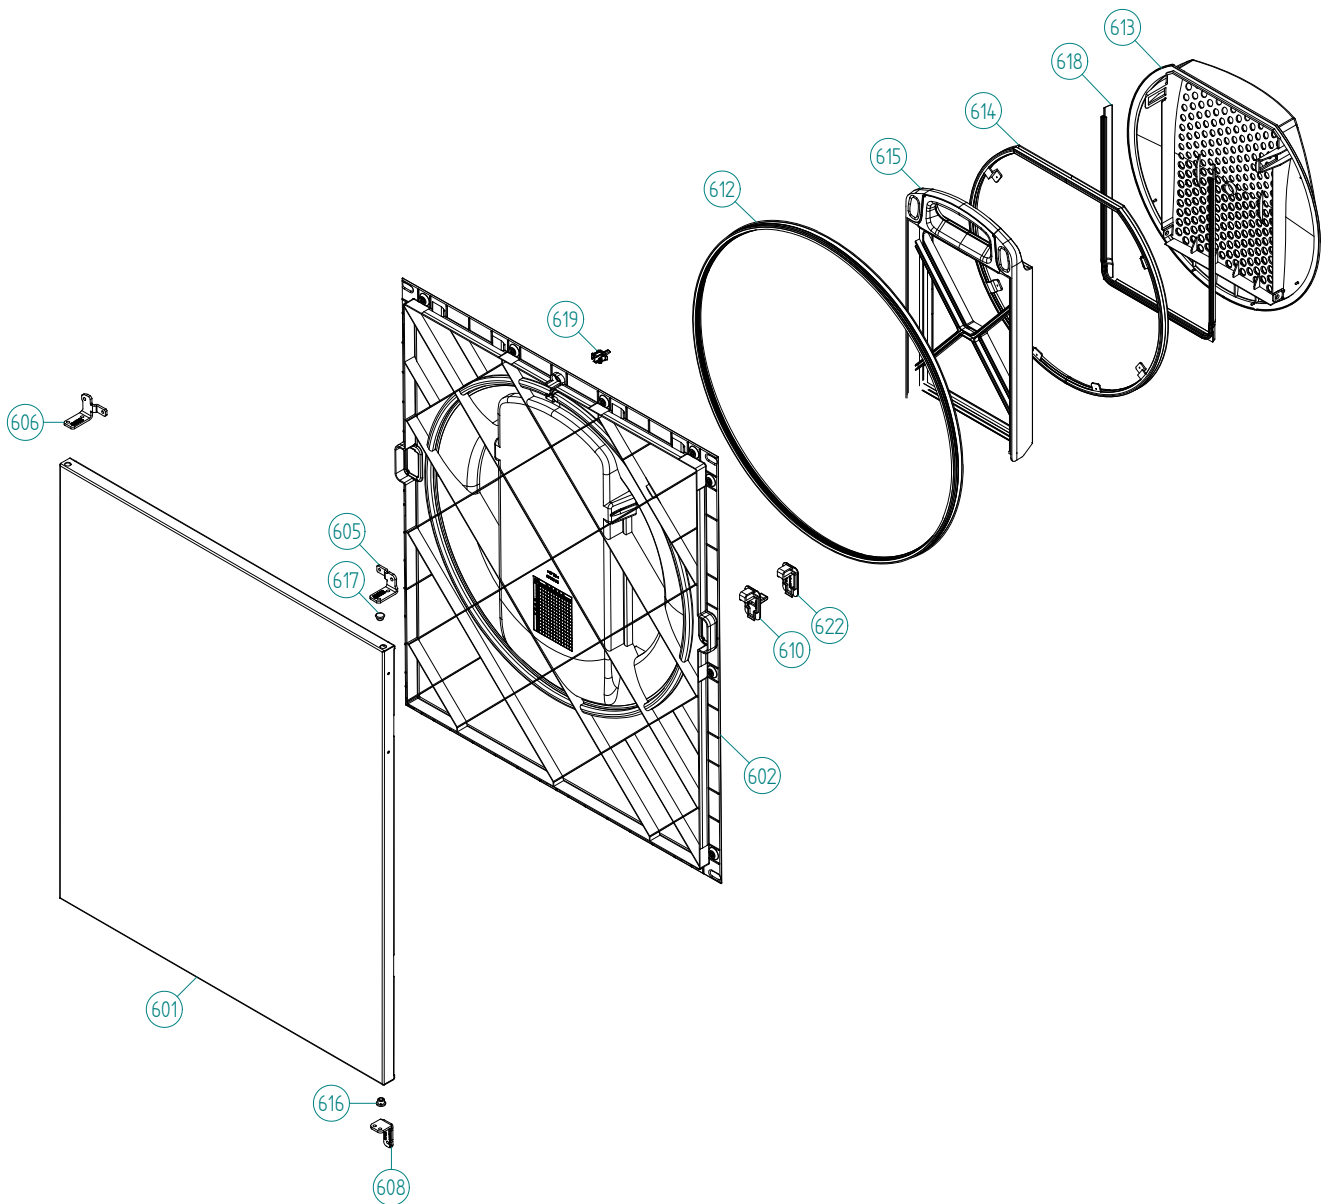

Control Panel

ASKO, T743 US - white (TD60.1)

Pos	Spare part No.	Description	Qty	Comment
401	8089150-0-UL	PANEL ASKO T743 US	1 Pc's	
402	8079749	Rubber Seal-Cntrl Panel to Brd	1 Pc's	
411	8083800-0	PUSHBUT. START/STOP PRINTED TD	1 Pc's	
413	8081710-0	PUSHBU. MAINSWITCH WMD60.2 UL4	1 Pc's	
430	8090325	CONTROL UNIT TD60.1 A (BASIC)	1 Pc's	
432	8083233-0	PUSHBUTTON OPTION 1 WMD60.1	2 Pc's	
434	8083237	LENS START STOP WMD60.1	1 Pc's	
435	8083241	LENS OPTION WMD60.1	2 Pc's	
442	8801433-0	KNOB COMPL. WMD60.1 WHITE	1 Pc's	
444	8083482	LENS JOGDIAL WMD60.1	1 Pc's	
490	8090248	INSTRUCT. T743 ENGLISH US/CA	1 Pc's	
490	8090249	INSTRUCT. T743 FRENCH US/CA	1 Pc's	

Upper session

ASKO, T743 US - white (TD60.1)

Pos	Spare part No.	Description	Qty	Comment
501	8076029	FRONTBEAM	1 Pc's	
501-a	8902362	Screw 20 Torx Self Tapping	2 Pc's	
501-b	8901413	Lock Washer laundry tops	2 Pc's	
527	8076202	EMC-FILTER WITH INDUCTOR	1 Pc's	
527-a	8901155	Nut	1 Pc's	
527-b	8901419	Lock Washer	1 Pc's	
529	8079842	CABLE SET MO TD UL4	1 Pc's	
529	8079845	CABLE SET Thermistor TD60	1 Pc's	
529	8083027	CABLE SET EL TD UL4	1 Pc's	
529	8082567	CABLE SET P TD UL4	1 Pc's	
529	8083019	CABLE SET LB TD UL4	1 Pc's	
530	8077519	BRACKET FOR DOOR SWITCH	1 Pc's	
531	8073836	MICROSWITCH DOOR	1 Pc's	
551	8076324	Connection box T711	1 Pc's	
552	8061455	Receptacle 05 WMD Connect	1 Pc's	
553	8061891	Terminal Block DryerTD 20	1 Pc's	
554	8060462	Grommet	1 Pc's	
554	8078291	GROMMET 94793	1 Pc's	
555	8060463	Lock Nut	1 Pc's	
556	8063756	Cover Terminal block T700s	1 Pc's	
556-a	8901097	Screw Terminal	1 Pc's	